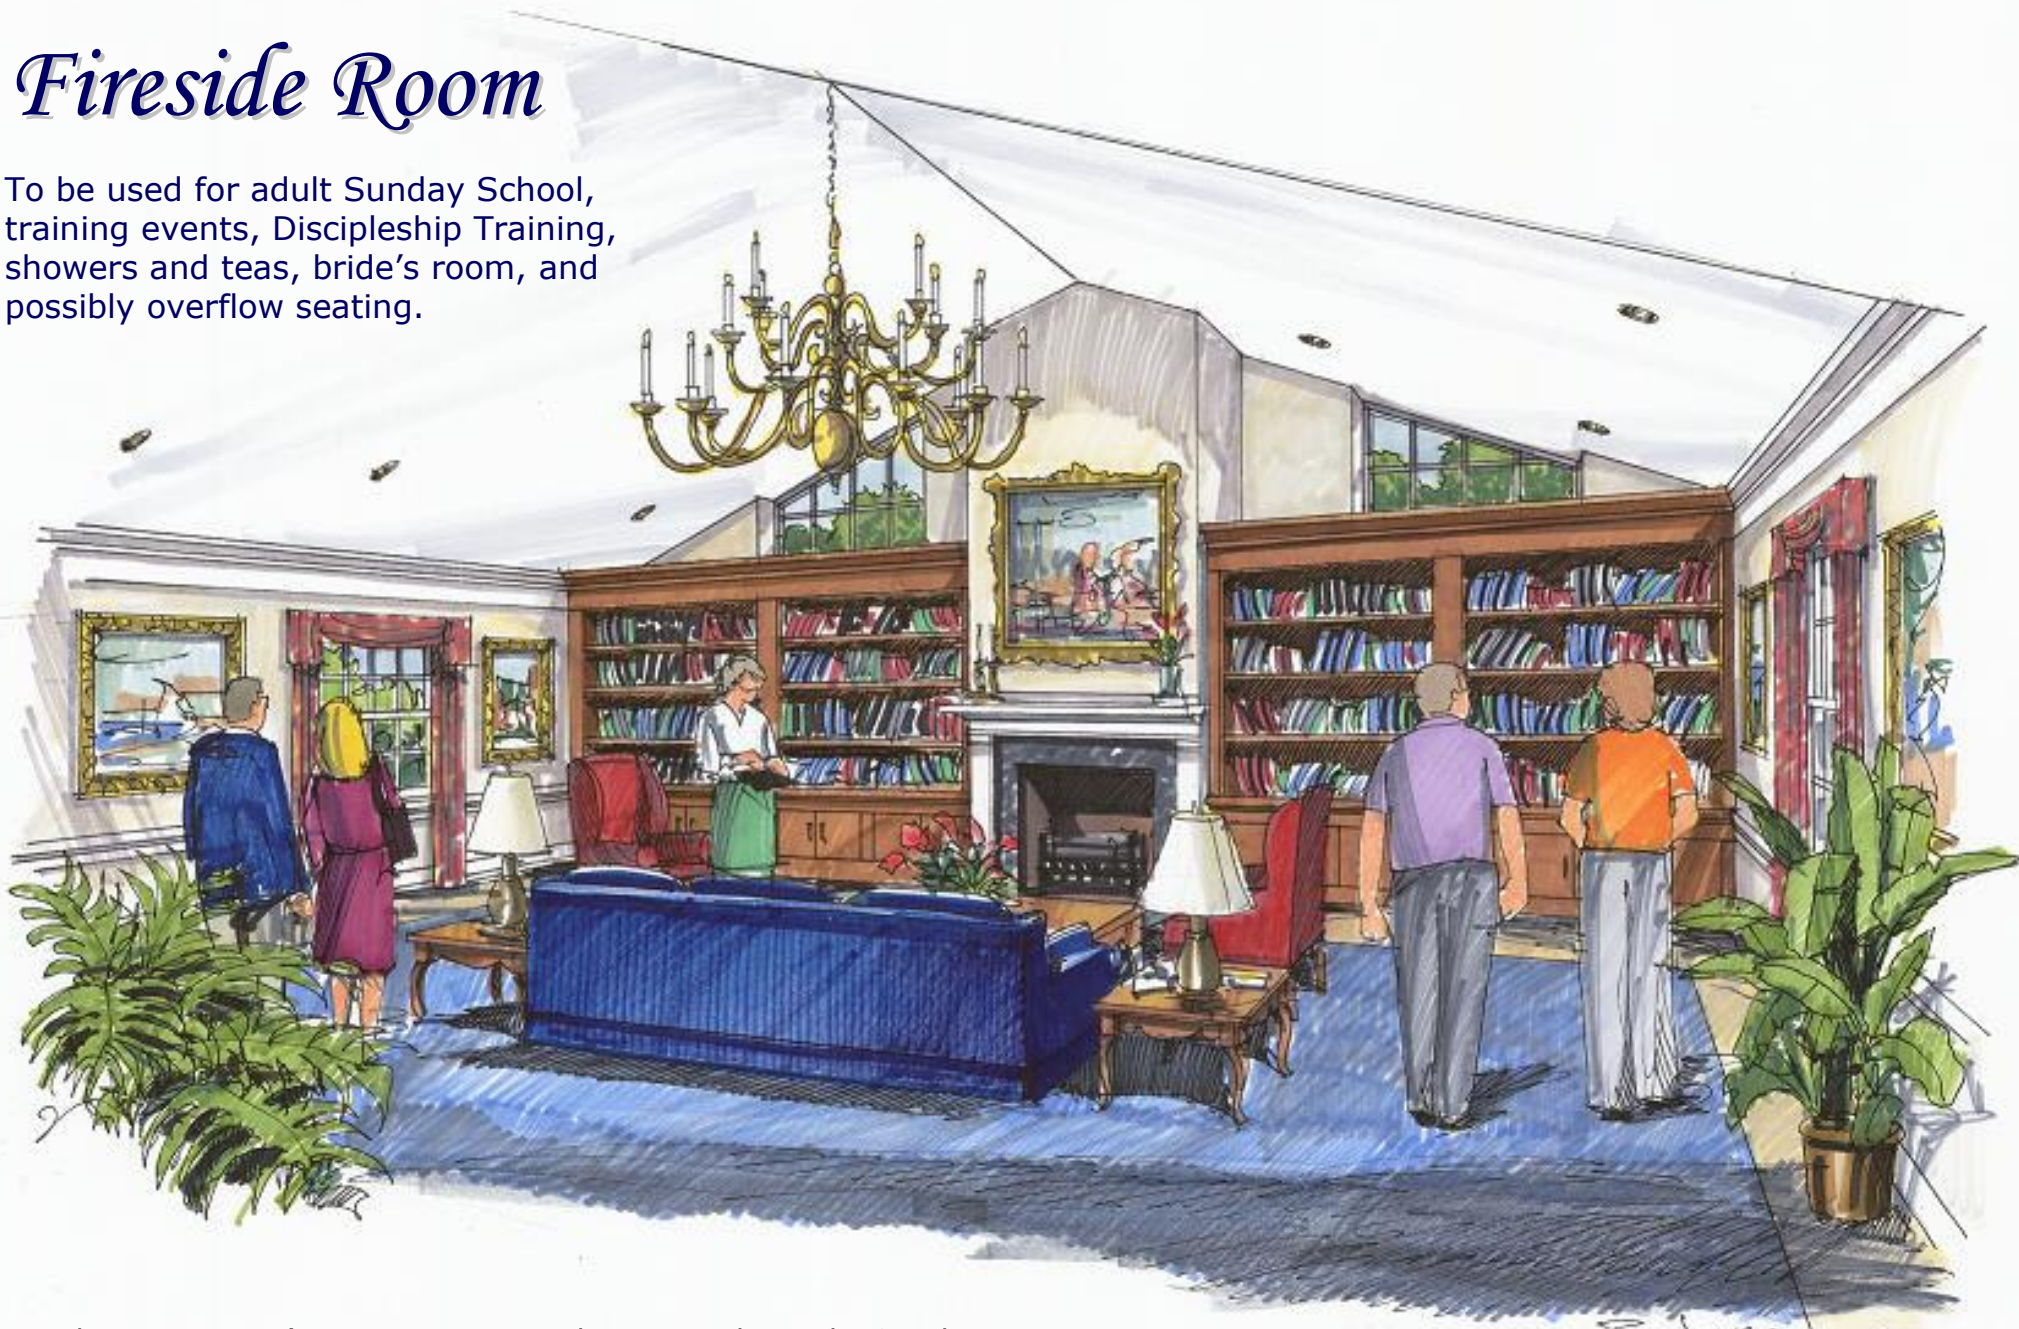

# *Fireside Room*

To be used for adult Sunday School, training events, Discipleship Training, showers and teas, bride's room, and possibly overflow seating.

This is an artist's conception. Not shown are the audio & video projection equipment. Furnishings and colors have not yet been selected. How we furnish this room will determine its capacity. This rendering is to intended to show the basic design, illustrating the nature and flavor of the room.